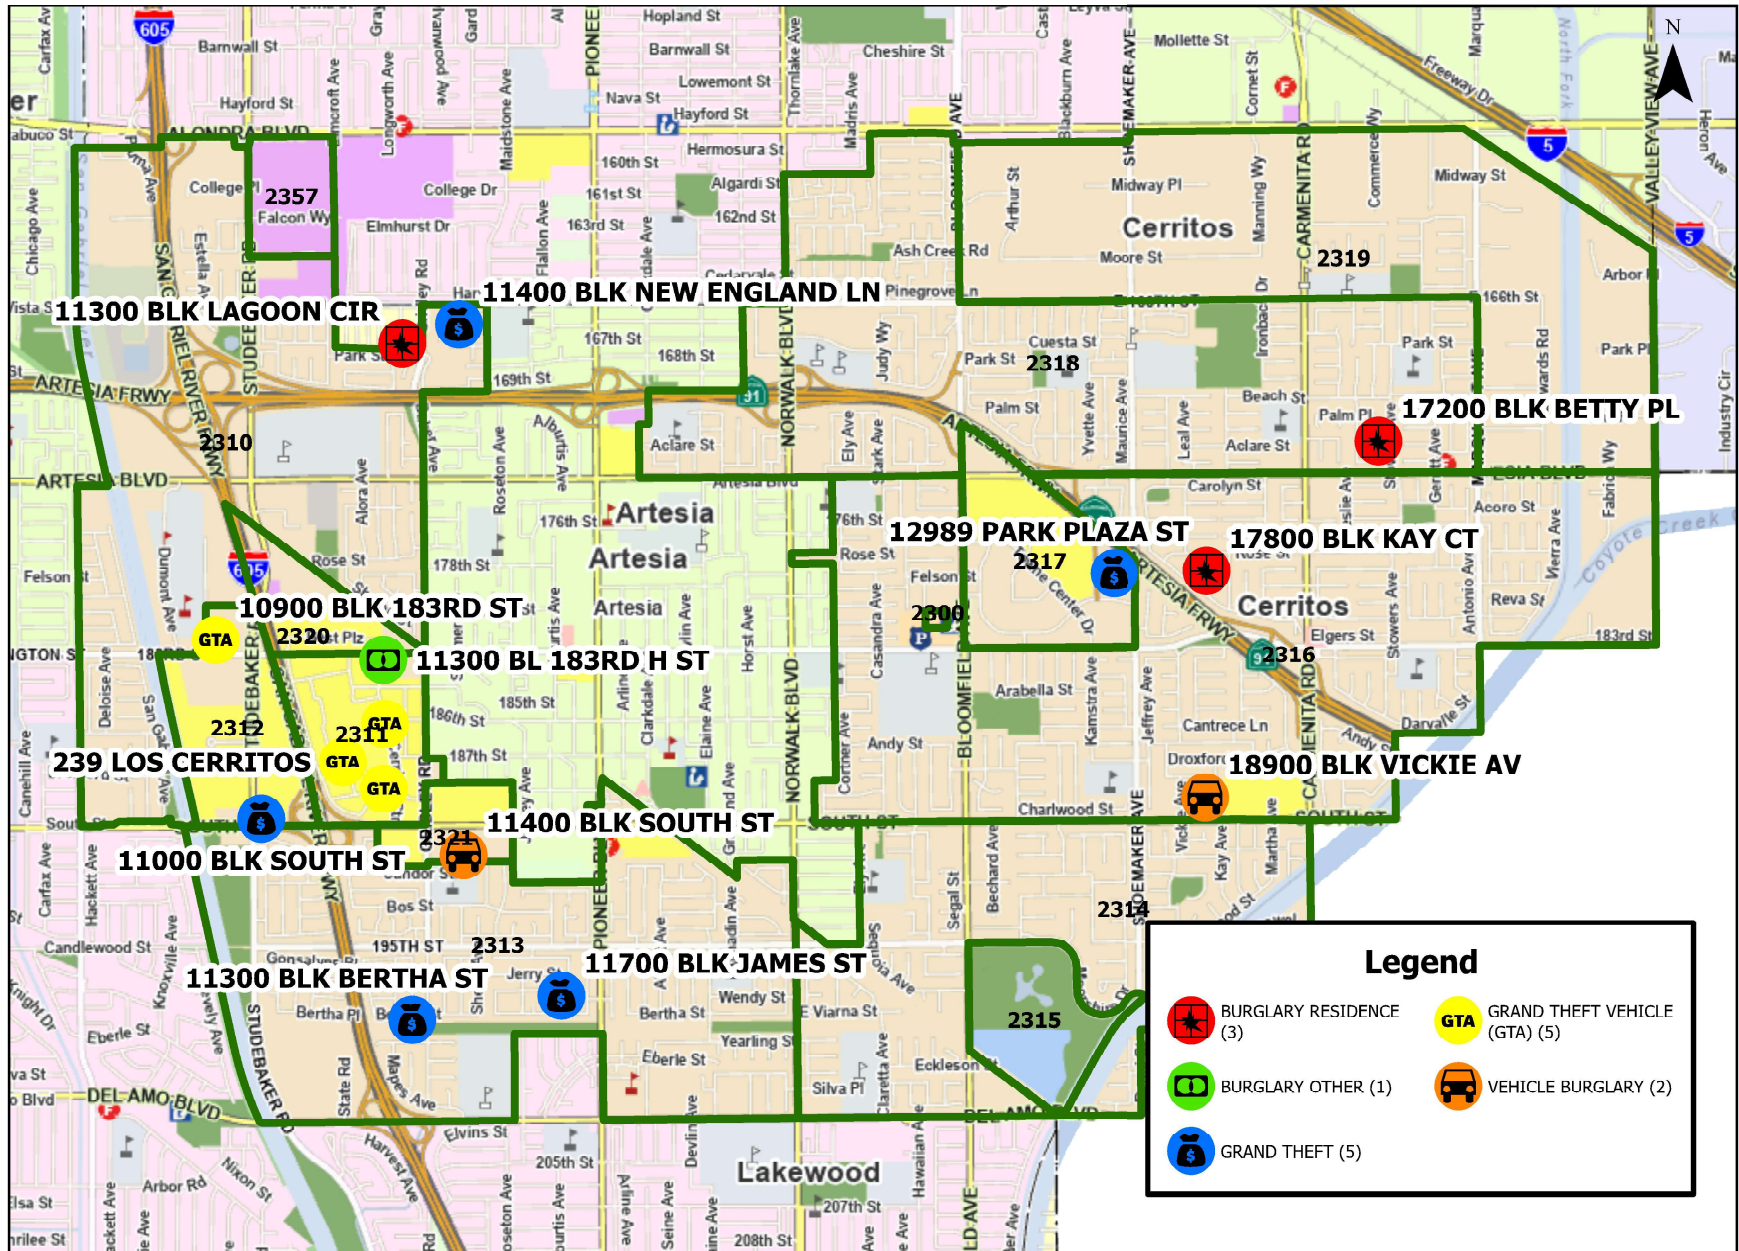

CERRITOS SHERIFF'S STATION WEEKLY PART 1 CRIMES 05/25/26-05/31/26

Legend

- BURGLARY RESIDENCE (3)
- BURGLARY OTHER (1)
- GRAND THEFT (5)
- GRAND THEFT VEHICLE (GTA) (5)
- VEHICLE BURGLARY (2)

CREATED BY CAU ON 6/1/2026

DATA SOURCE: LARCIS

MAP DOES NOT INCLUDE LARCENY PETTY THEFT