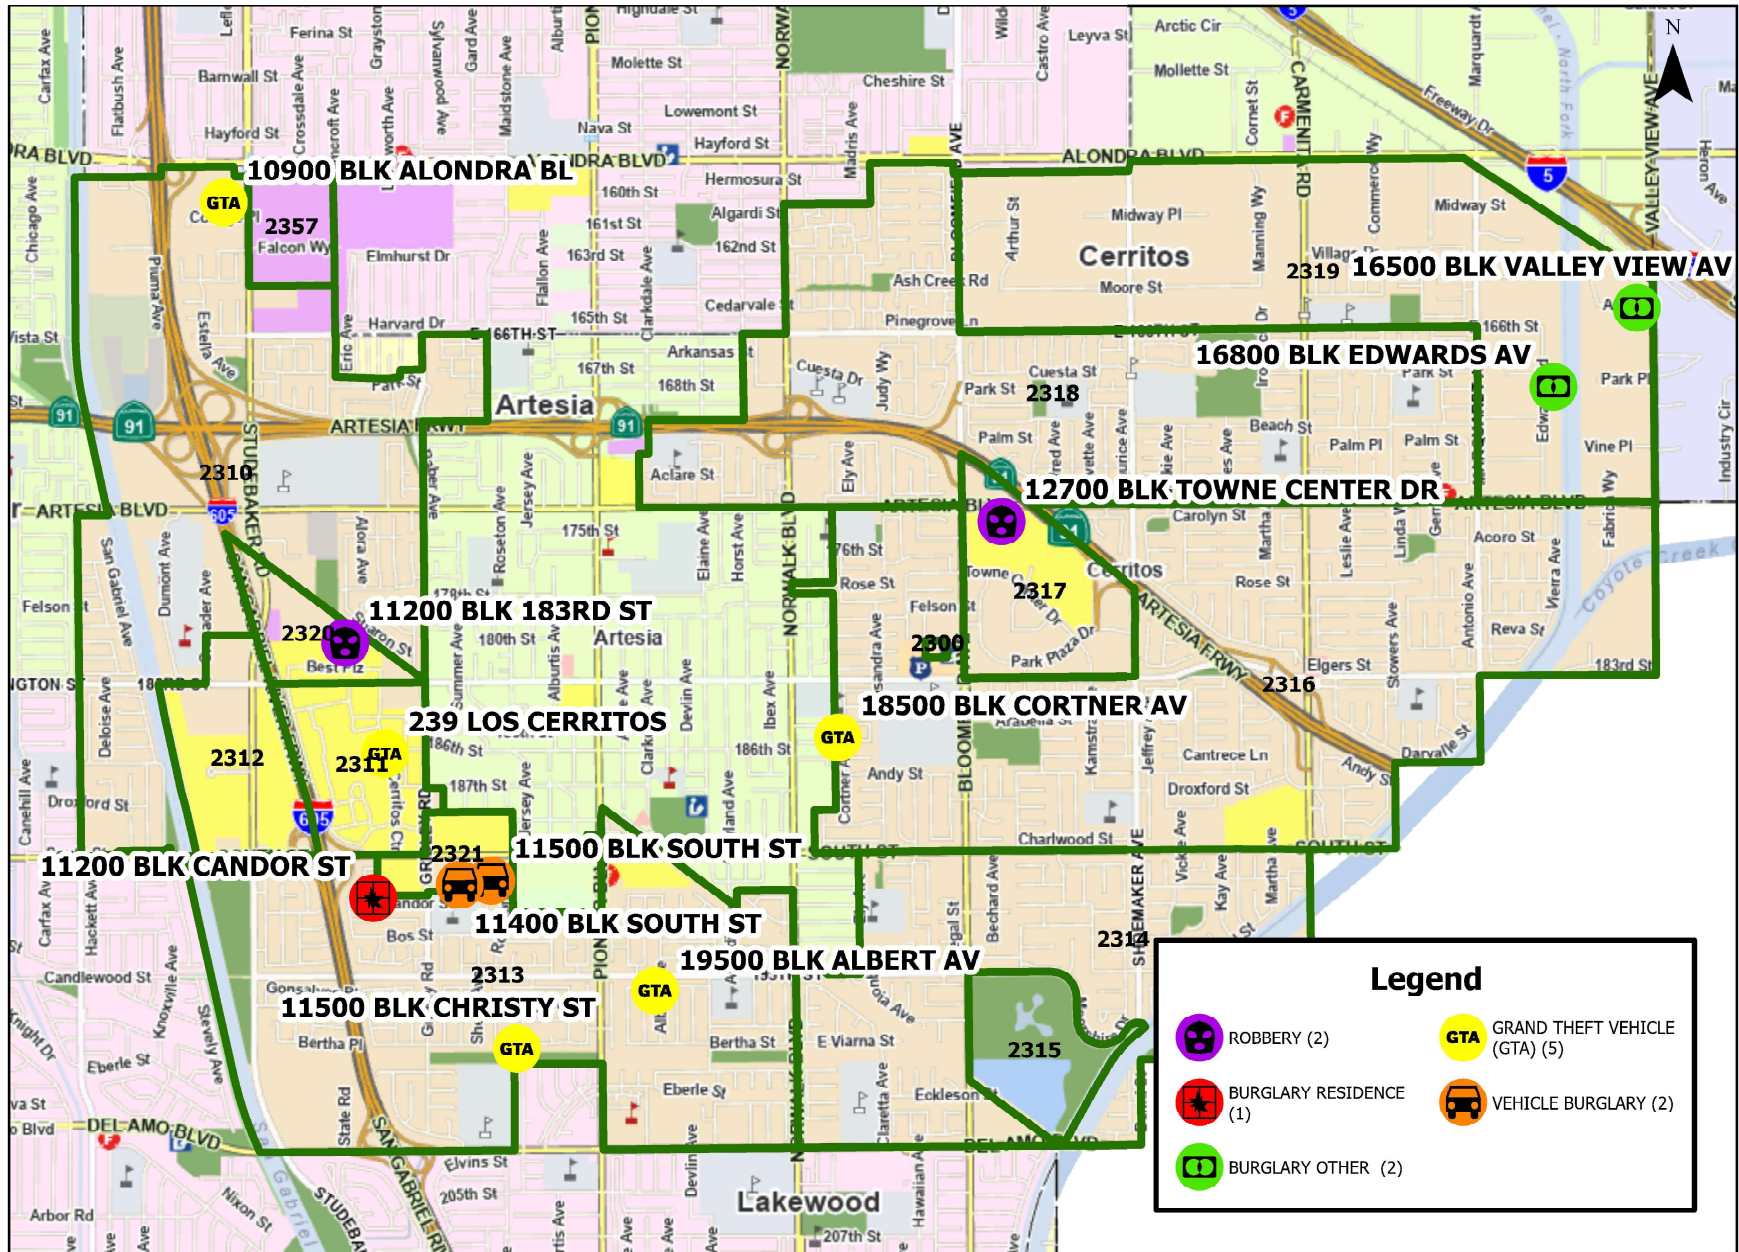

CERRITOS SHERIFF'S STATION WEEKLY PART 1 CRIMES 04/13/26-04/19/26

Legend	
	ROBBERY (2)
	GRAND THEFT VEHICLE (GTA) (5)
	BURGLARY RESIDENCE (1)
	BURGLARY OTHER (2)
	VEHICLE BURGLARY (2)

CREATED BY CAU ON 4/20/2026

DATA SOURCE: LARCIS

MAP DOES NOT INCLUDE LARCENY PETTY THEFT