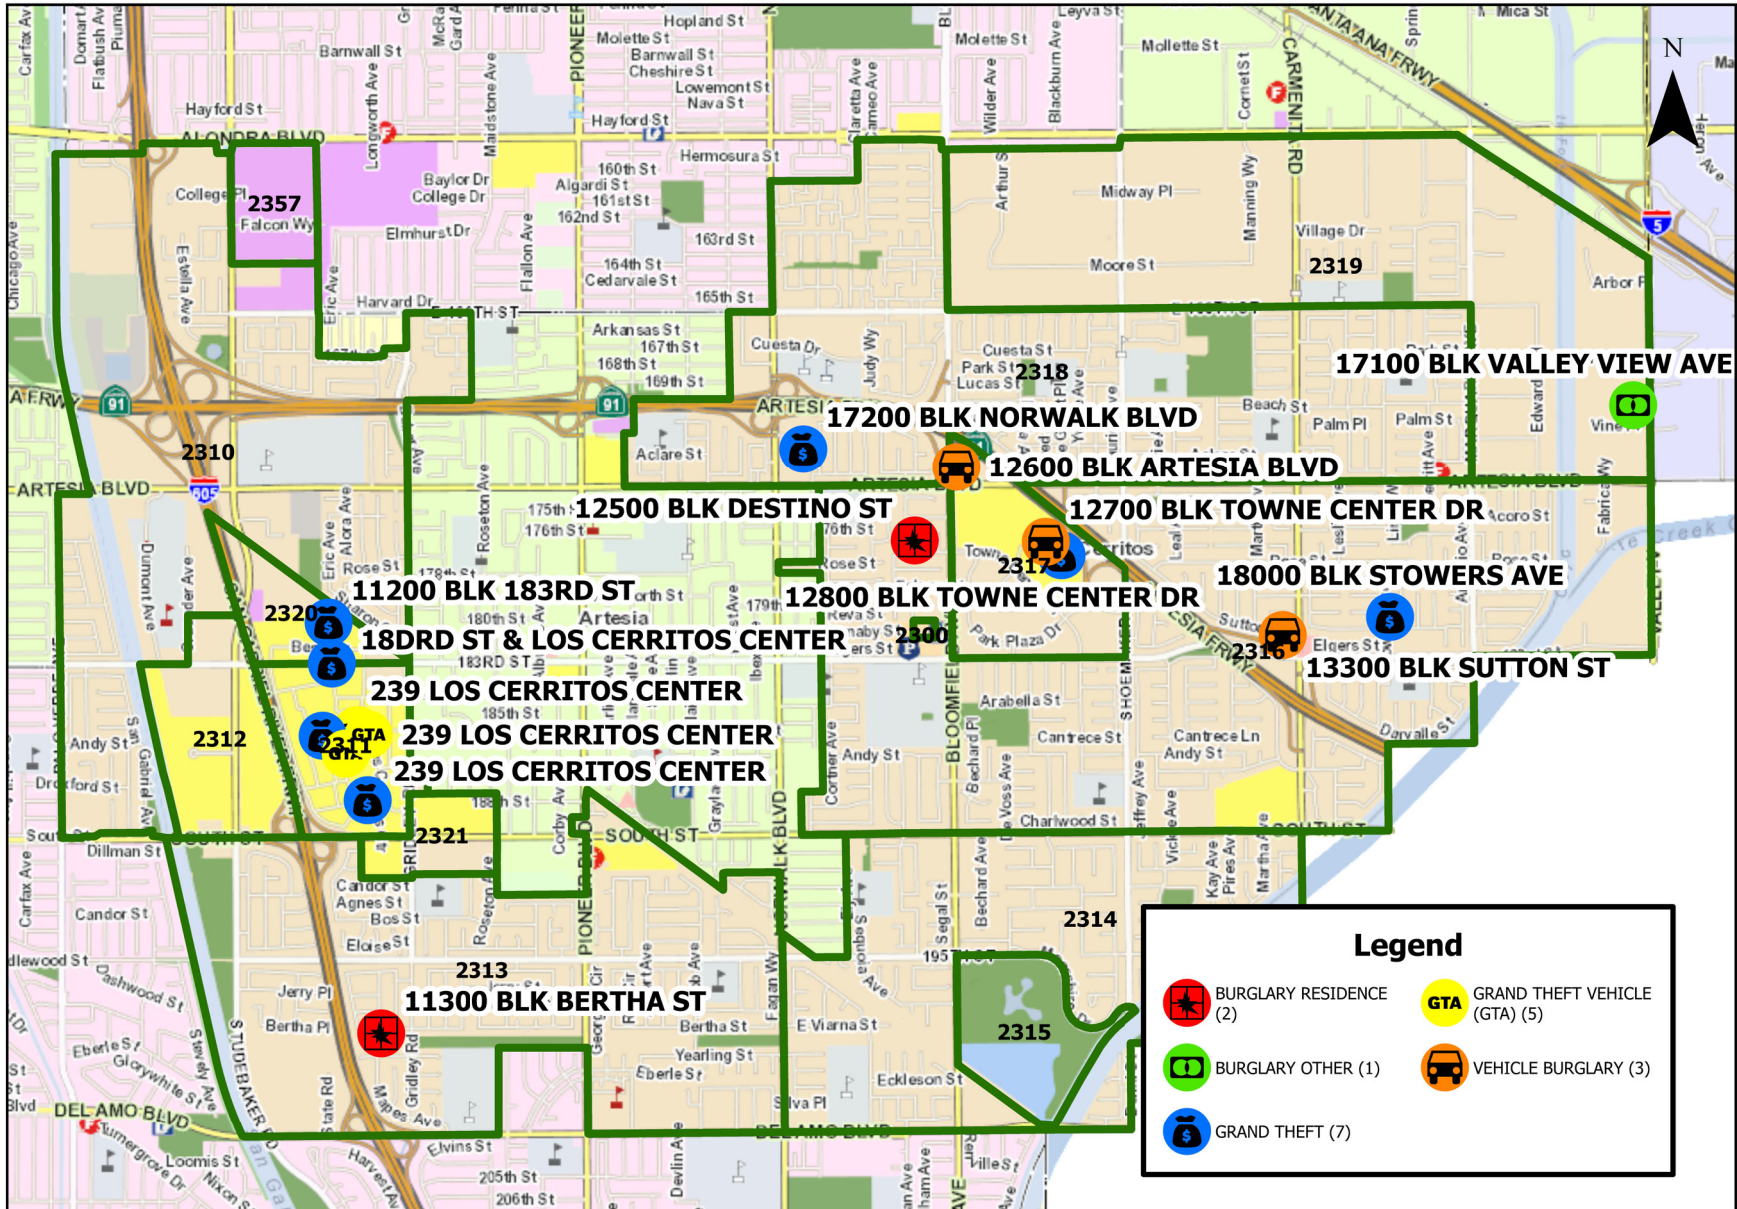

CERRITOS SHERIFF'S STATION WEEKLY PART 1 CRIMES 10/14/24-10/20/24

CREATED BY CAU ON 10/21/2024
LARCIS 5B*
MAP DOES NOT INCLUDE LARCENY PETTY THEFT

0 0.050.1 0.2 Miles
[Scale bar]

**CERRITOS WEEKLY CRIME
10/14/24 – 10/20/24**

LEGEND	
RD: Reporting District	POE: Point of Entry
TOD: Time of Day	MOE: Method of Entry
DOW: Day of Week	S/R: Stolen/Recovered

AGGRAVATED ASSAULT								
RD	DATE	TOD	DOW	LOCATION	VICTIM	SUSPECT	WEAPON	VEHICLE
2310	10/16/24		WED	NO REPORT FOUND				

BURGLARY OTHER								
RD	DATE	TOD	DOW	LOCATION	POE	MOE	LOSS	ADDT'L INFO
2319	10/17/24-10/18/24	2030-0830	THU-FRI	17100 BLK VALLEY VIEW AVE	ATTEMPT ONLY			

GRAND THEFT								
RD	DATE	TOD	DOW	LOCATION	VICTIM	SUSPECT	LOSS	ADDT'L INFO
2311	10/16/24	1230	WED	11200 BLK 183 RD ST	V1) BUSINESS	S1) MH	CLOTHING	
2311	10/18/24	1149	FRI	239 LOS CERRITOS CENTER	V1) BUSINESS	S1-S3) FB S4) MB S5 UNKNOWN	FRAGRANCES	
2311	10/19/24	1658	SAT	239 LOS CERRITOS CENTER	V1) BUSINESS	FW/27 ARRESTED S2-S4) FW	CLOTHING	
2316	10/15/24-10/16/24	2300-1400	TUE-WED	18000 BLK STOWERS AVE	V1) MI/54	UNKNOWN	CATALYTIC CONVERTER	
2311	10/15/24	1630	TUE	183 RD ST & LOS CERRITOS CN	V1) FA/44	S1-S3) UNKNOWN	JEWELRY	
2318	10/14/24	1200	MON	17200 BLK NORWALK BLVD	V1) FP/78	S1) FO S2) MO	JEWELRY	
2317	10/13/24	2000	SUN	12800 BLK TOWNE CENTER DR	V1) BUSINESS	S1) MB S2) FW	CLOTHING	

GTA								
RD	DATE	TOD	DOW	LOCATION	YEAR	MAKE/MODEL	RECOVERED	RECOVERED CONDITION
2311	10/15/24	1535	TUE	239 LOS CERRITOS CENTER	2020	INFINITI Q50	YES	AS IS

CERRITOS WEEKLY CRIME
10/14/24 – 10/20/24

LEGEND	
RD: Reporting District	POE: Point of Entry
TOD: Time of Day	MOE: Method of Entry
DOW: Day of Week	S/R: Stolen/Recovered