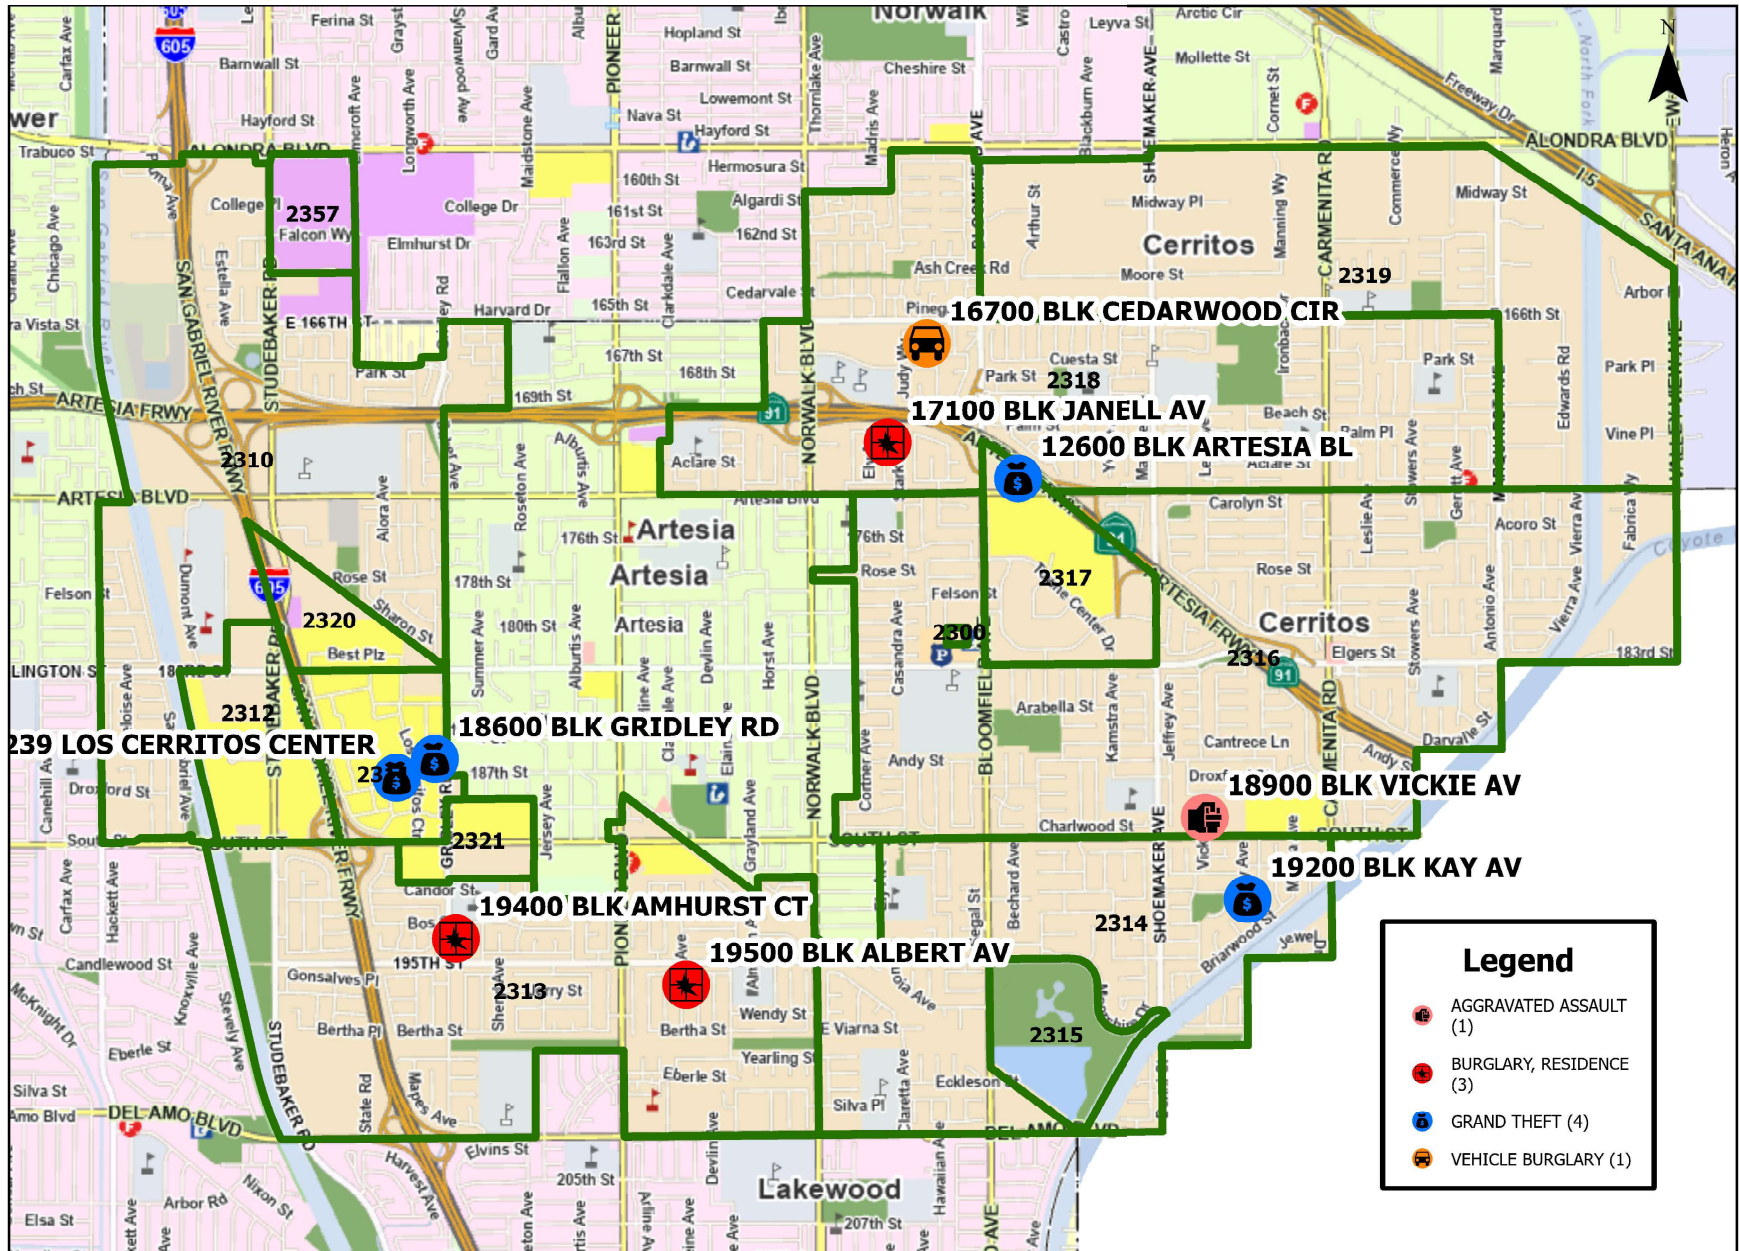

CERRITOS SHERIFF'S STATION WEEKLY PART 1 CRIMES 02/16/26-02/22/26

CREATED BY CAU ON 2/23/2026

DATA SOURCE: LARCIS

MAP DOES NOT INCLUDE LARCENY PETTY THEFT