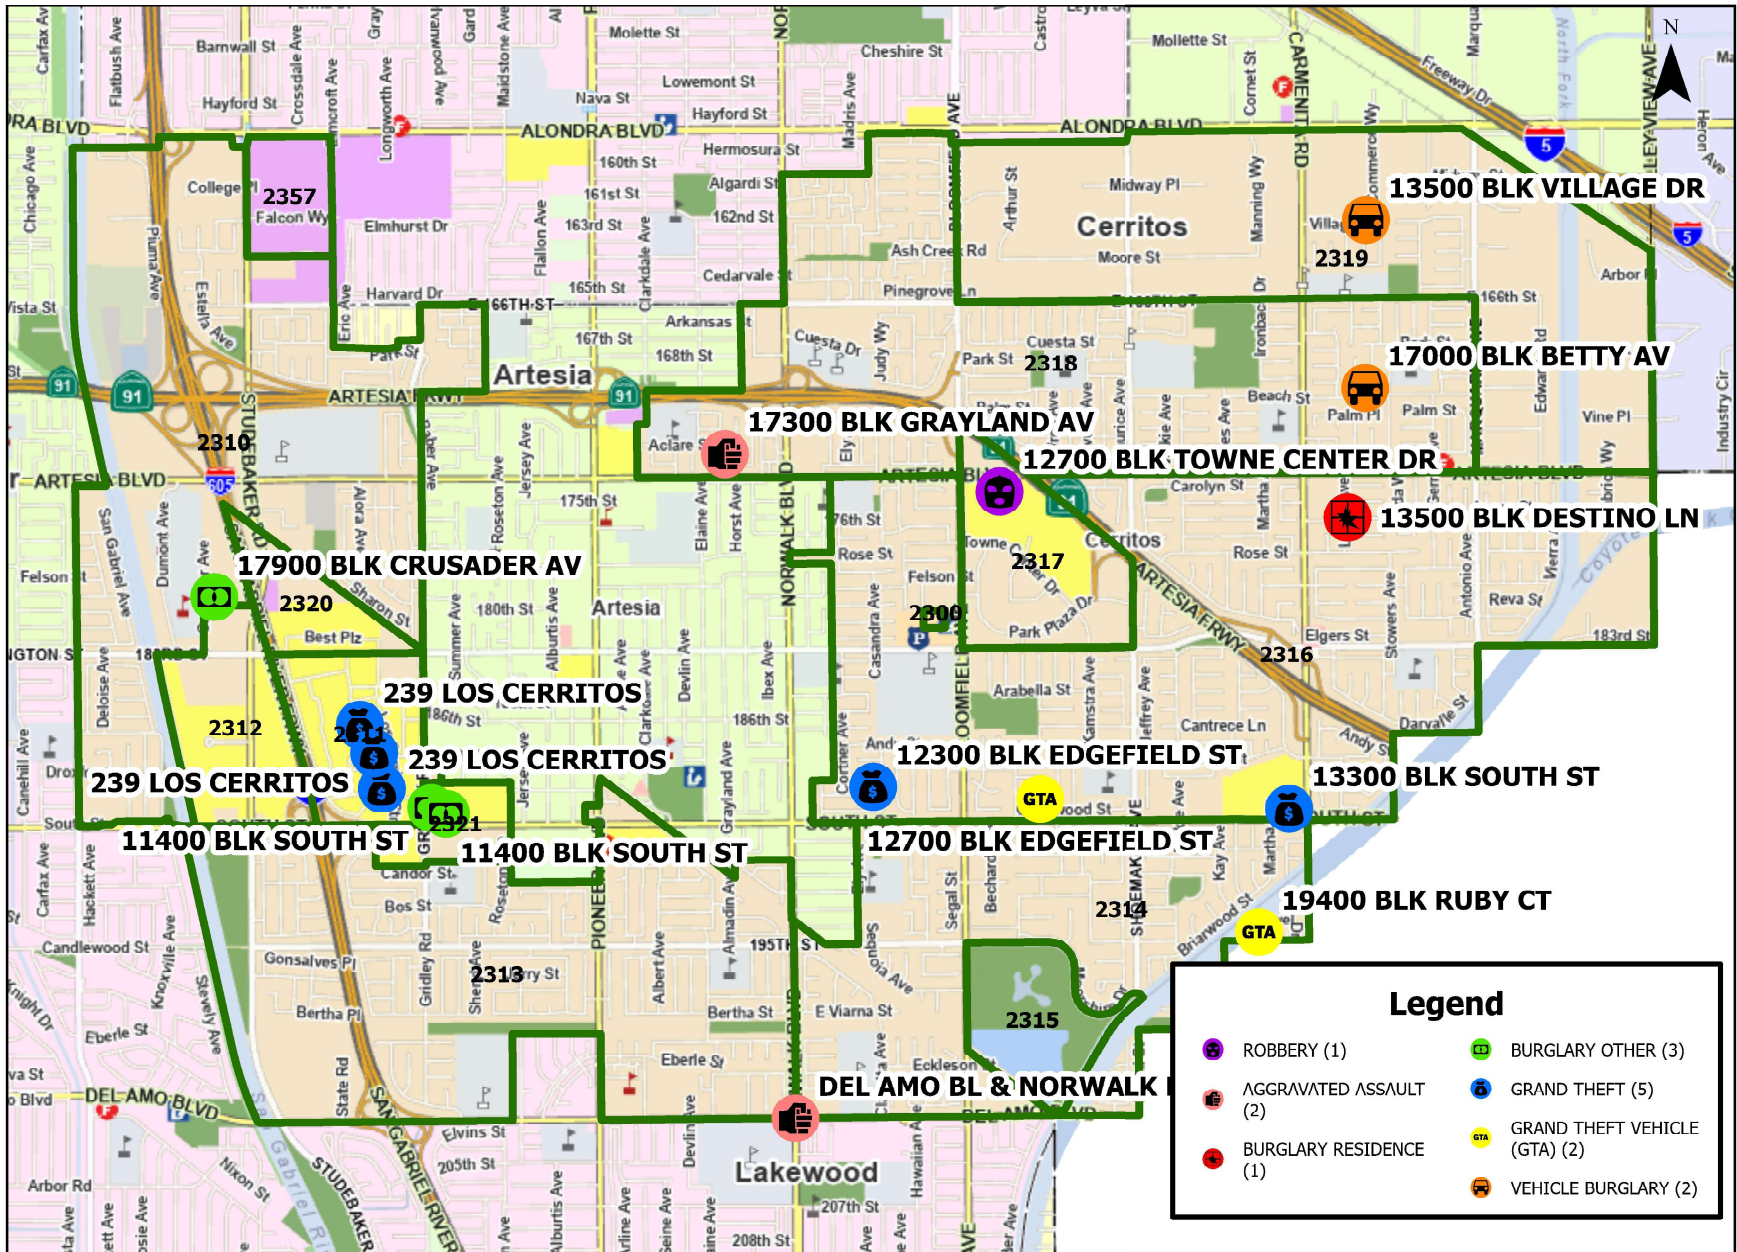

CERRITOS SHERIFF'S STATION WEEKLY PART 1 CRIMES 04/20/26-04/26/26

CREATED BY CAU ON 4/27/2026

DATA SOURCE: LARCIS

MAP DOES NOT INCLUDE LARCENY PETTY THEFT

0 0.050.1 0.2 Miles