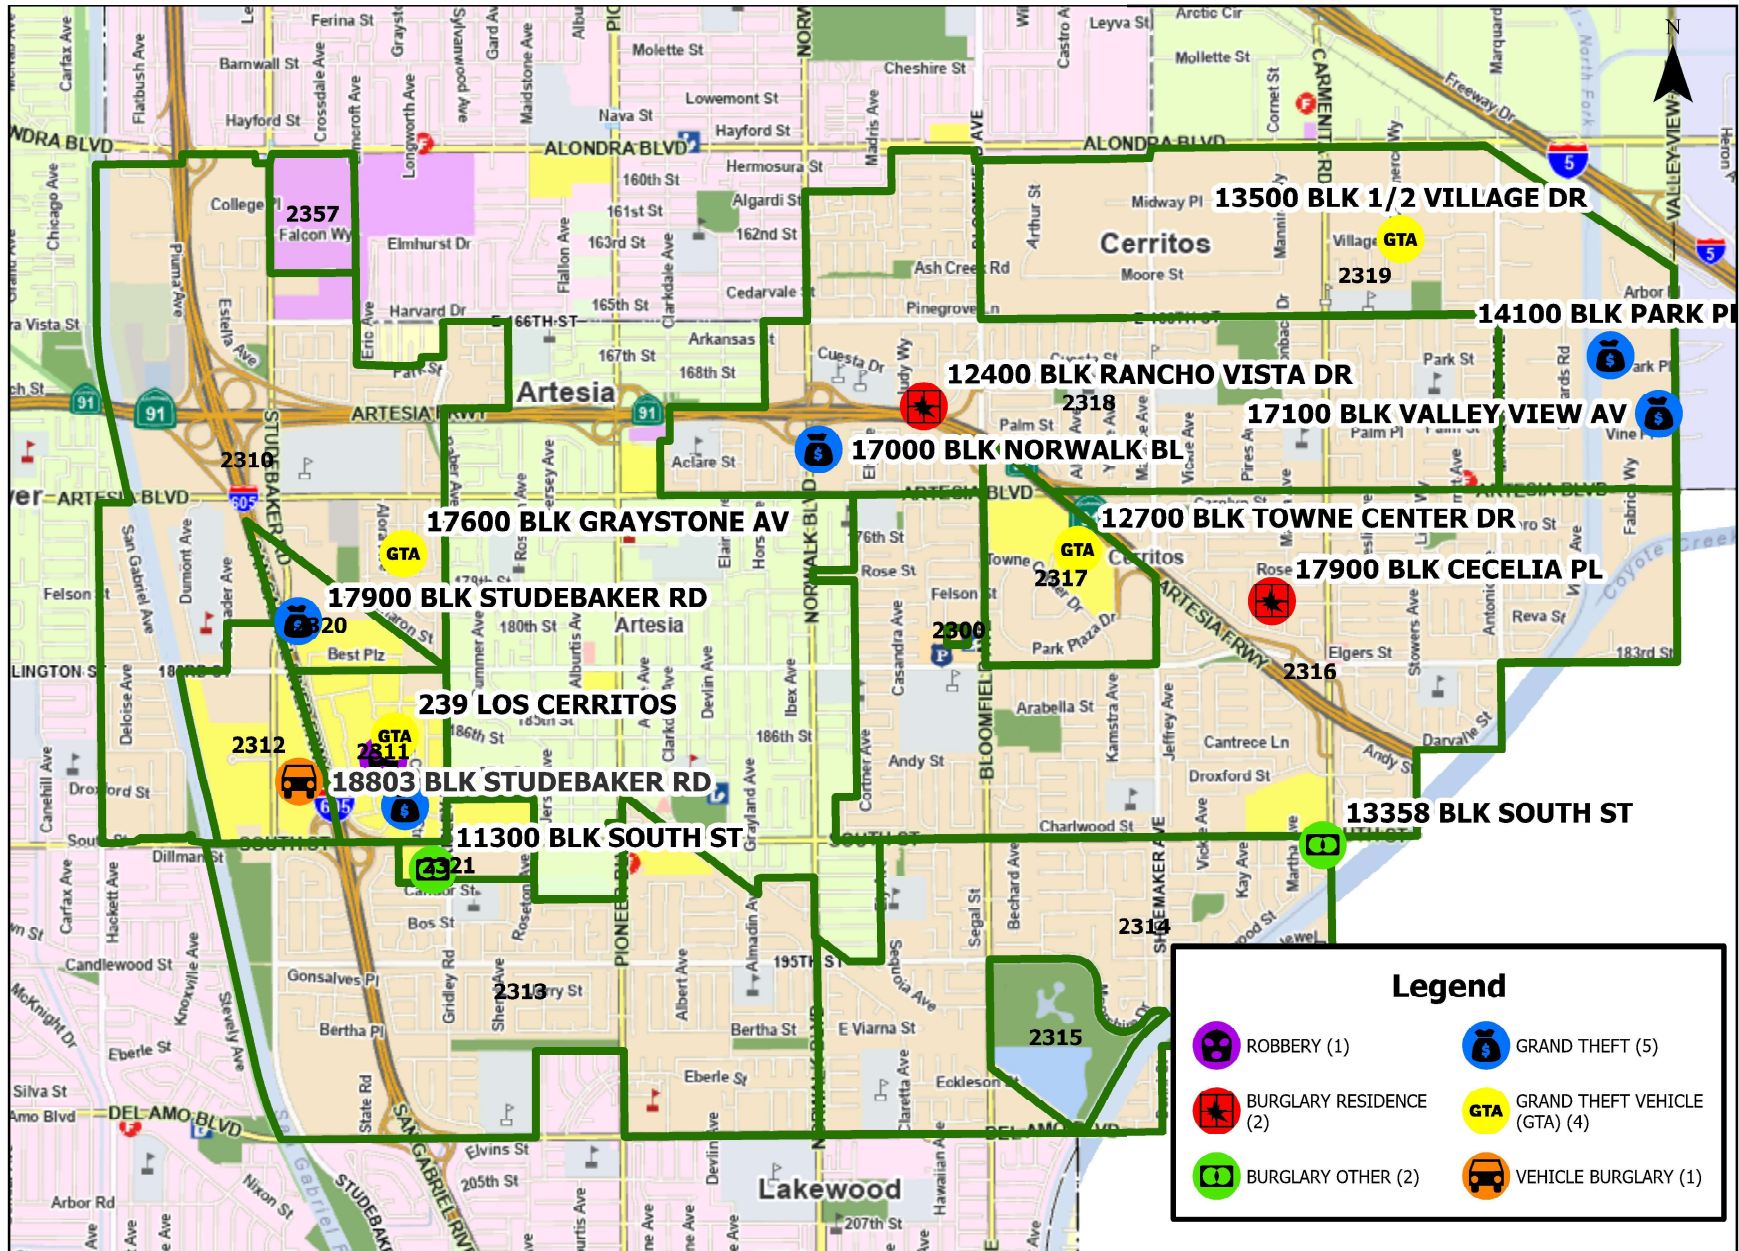

CERRITOS SHERIFF'S STATION WEEKLY PART 1 CRIMES 03/16/26-03/22/26

CREATED BY CAU ON 3/24/2026

DATA SOURCE: LARCIS

MAP DOES NOT INCLUDE LARCENY PETTY THEFT

0 0.050.1 0.2 Miles