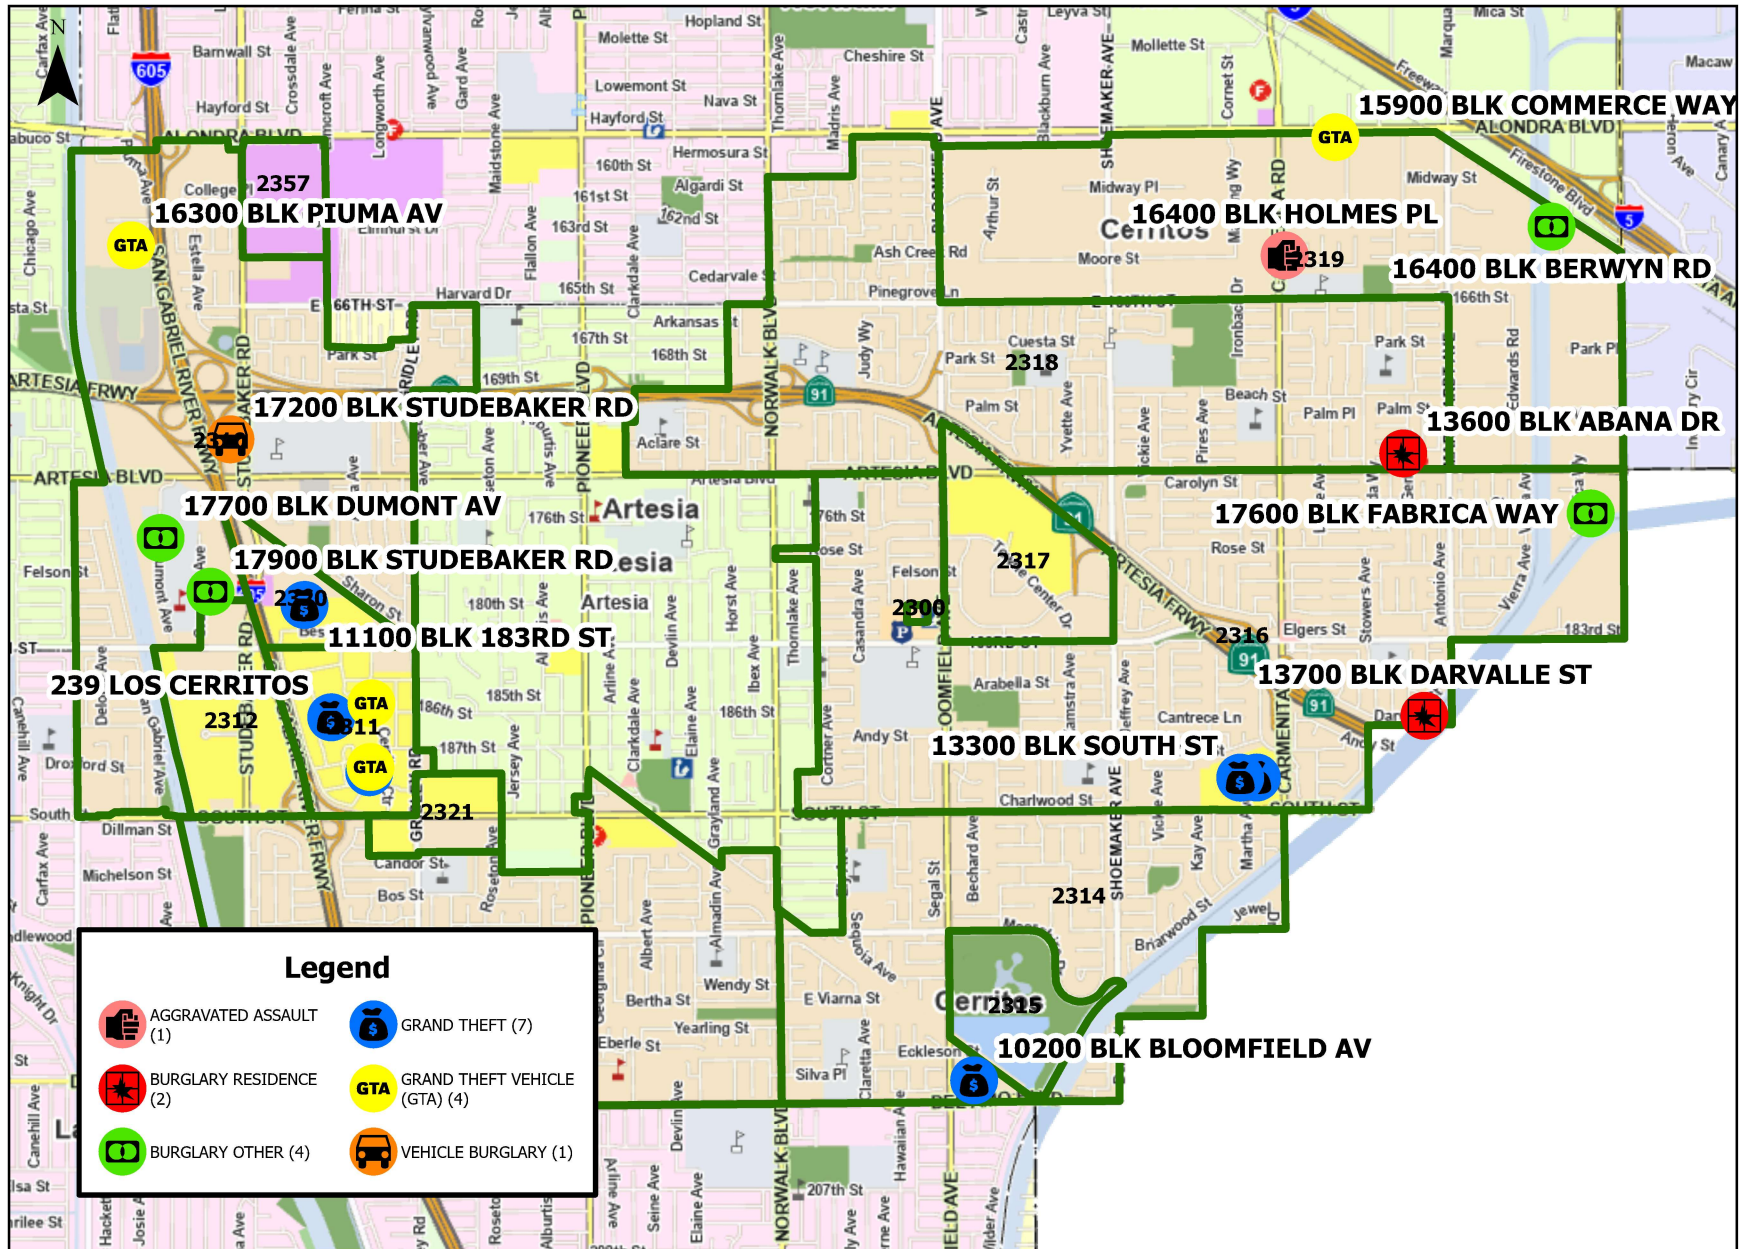

CERRITOS SHERIFF'S STATION WEEKLY PART 1 CRIMES 03/31/25 - 04/06/25

CREATED BY CAU ON 4/7/2025

LARCIS 5B*

MAP DOES NOT INCLUDES LARCENY PETTY THEFT

**CERRITOS WEEKLY CRIME
03/31/25 – 04/06/25**

LEGEND	
RD: Reporting District	POE: Point of Entry
TOD: Time of Day	MOE: Method of Entry
DOW: Day of Week	S/R: Stolen/Recovered

AGGRAVATED ASSAULT								
RD	DATE	TOD	DOW	LOCATION	VICTIM	SUSPECT	WEAPON	VEHICLE
2318	04/02/25	1700	WED	16400 BLK HOLMES PL	FW/20	MB/37	BODILY FORCE	
KNOWN SUSPECT ASSAULTED VICTIM.								

RESIDENTIAL BURGLARY								
RD	DATE	TOD	DOW	LOCATION	POE	MOE	LOSS	ADDT'L INFO
2319	03/31/25	0310	MON	13600 BLK ABANA DR				ATTEMPT ONLY
2319	03/31/25	0830-1024	MON	13700 BLK DARVALLE ST	PRIED SECURITY DOOR	CUT LOCK	UNKNOWN	

GRAND THEFT								
RD	DATE	TOD	DOW	LOCATION	VICTIM	SUSPECT	LOSS	SUSPECT VEHICLE
2320	03/16/25	1719	SUN	11100 BLK 183 RD ST	V1) BUSINESS	S1) MH	HANDBAGS	
2311	04/05/25	1526	SAT	239 LOS CERRITOS	V1) BUSINESS	S1) MB S2) MB S3) MB	CLOTHING	
2311	03/31/25	2009	MON	239 LOS CERRITOS	V1) BUSINESS	S1) FB S2) FB	COSMETICS	
2316	03/31/25	2230	MON	13300 BLK SOUTH ST	V1) BUSINESS	S1) MB	ALCOHOL	

GTA								
RD	DATE	TOD	DOW	LOCATION	YEAR	MAKE/MODEL	RECOVERED	RECOVERED CONDITION
2319	03/28/25-03/31/25	1800-1000	FRI-MON	15900 BLK COMMERCE WY	2017	CIMI CJR	NO	
2310	03/31/25	1600	MON	16300 BLK PIUMA AV	2019	HYUNDAI ELANTRA	YES	AS IS
2311	04/05/25	1630-2130	SAT	239 LOS CERRITOS	1999	CHEVROLET TAHOE	NO	
2311	04/05/25	1030-1330	SAT	239 LOS CERRITOS	2018	NISSAN FRONTIER	NO	