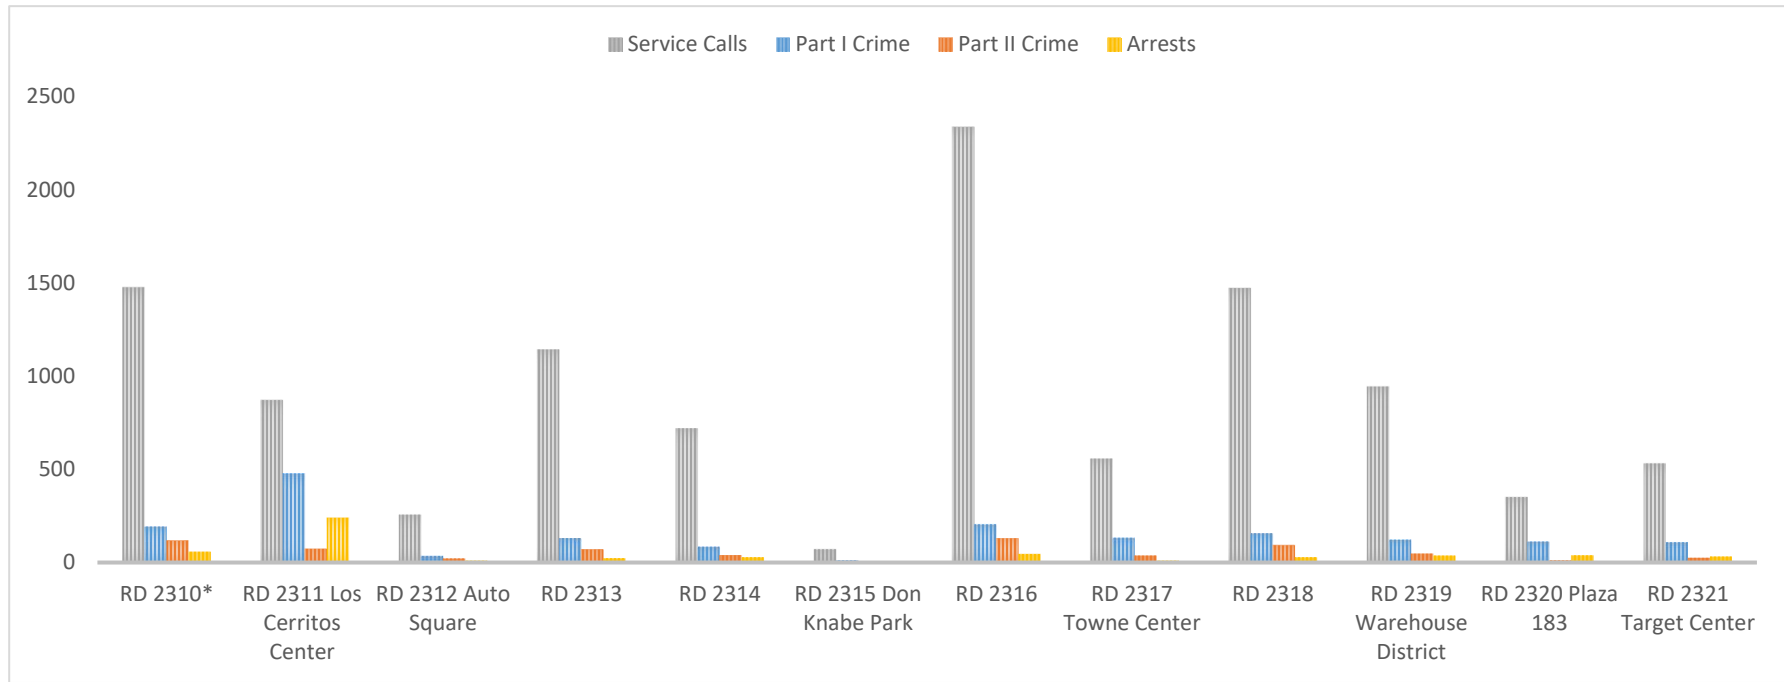

**CERRITOS SHERIFF'S STATION SERVICE CALLS, PART I CRIME, PART II CRIME,
AND ARRESTS BY REPORTING DISTRICTS
YEAR-TO-DATE: AUGUST 2024**

	Service Calls	Part I Crime	Part II Crime	Arrests	Zoning
RD 2310*	1475	193	116	58	Residential
RD 2311 Los Cerritos Center	872	478	74	240	Commercial
RD 2312 Auto Square	257	35	22	9	Commercial
RD 2313	1143	131	69	24	Residential
RD 2314	720	85	39	28	Residential
RD 2315 Don Knabe Park	71	12	8	3	Regional park
RD 2316	2335	205	130	45	Residential
RD 2317 Towne Center	557	134	37	10	Commercial
RD 2318	1472	158	92	29	Residential
RD 2319 Warehouse District	944	123	48	38	Warehouse
RD 2320 Plaza 183	351	112	12	39	Commercial
RD 2321 Target Center	531	110	26	32	Commercial

*Reporting District 2310 hosts the Home Depot center

Note: LASD Reporting Districts vary in geographical size