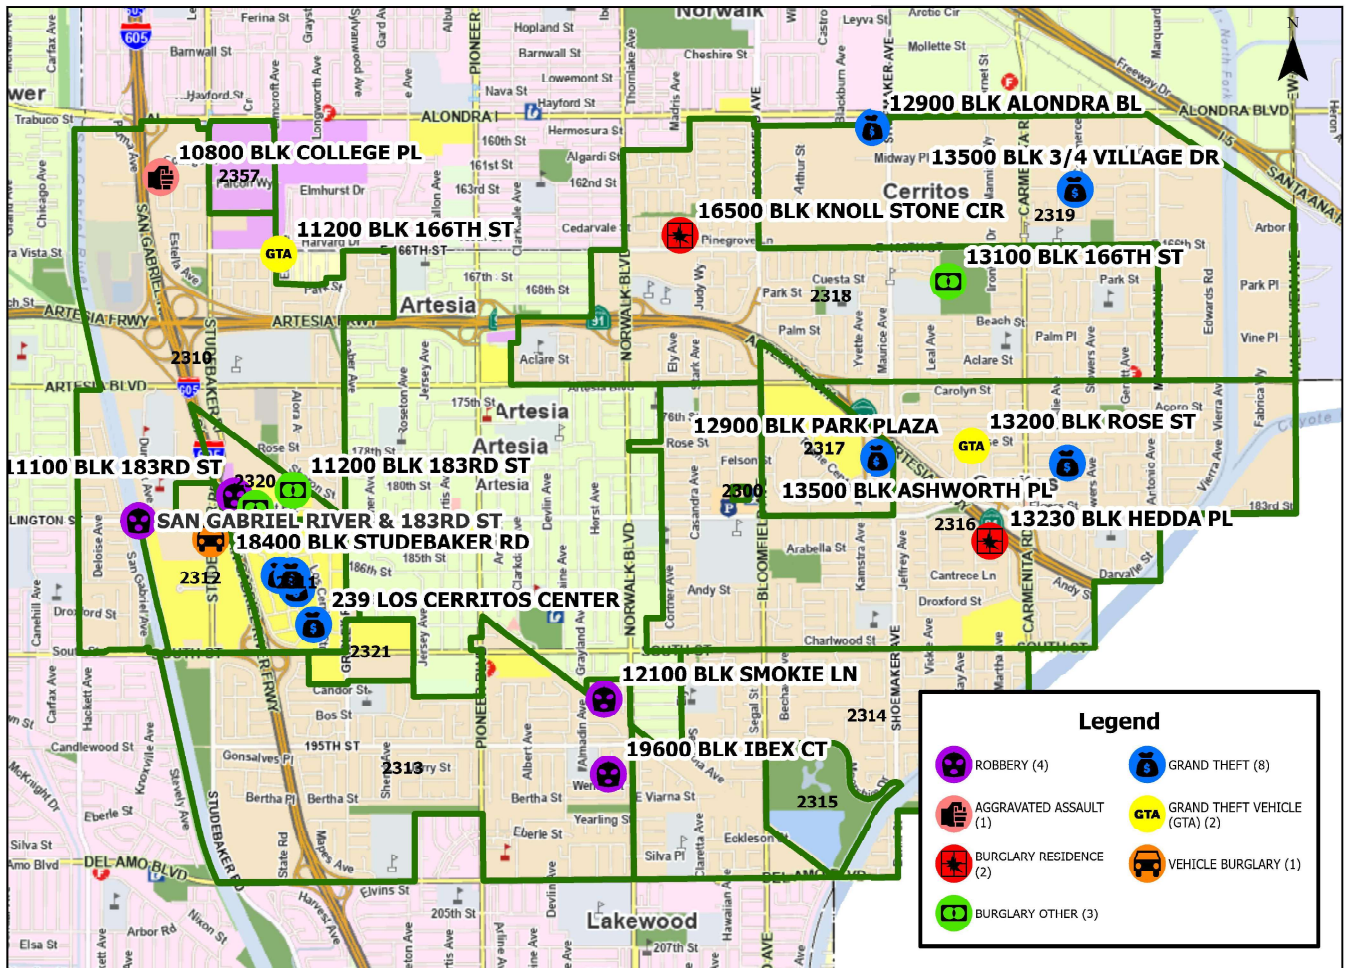

CERRITOS SHERIFF'S STATION WEEKLY PART 1 CRIMES 02/23/26-03/01/26

CREATED BY CAU ON 3/2/2026

DATA SOURCE: LARCIS

MAP DOES NOT INCLUDE LARCENY PETTY THEFT

0 0.050.1 0.2 Miles
Scale bar showing 0, 0.05, 0.1, and 0.2 miles.