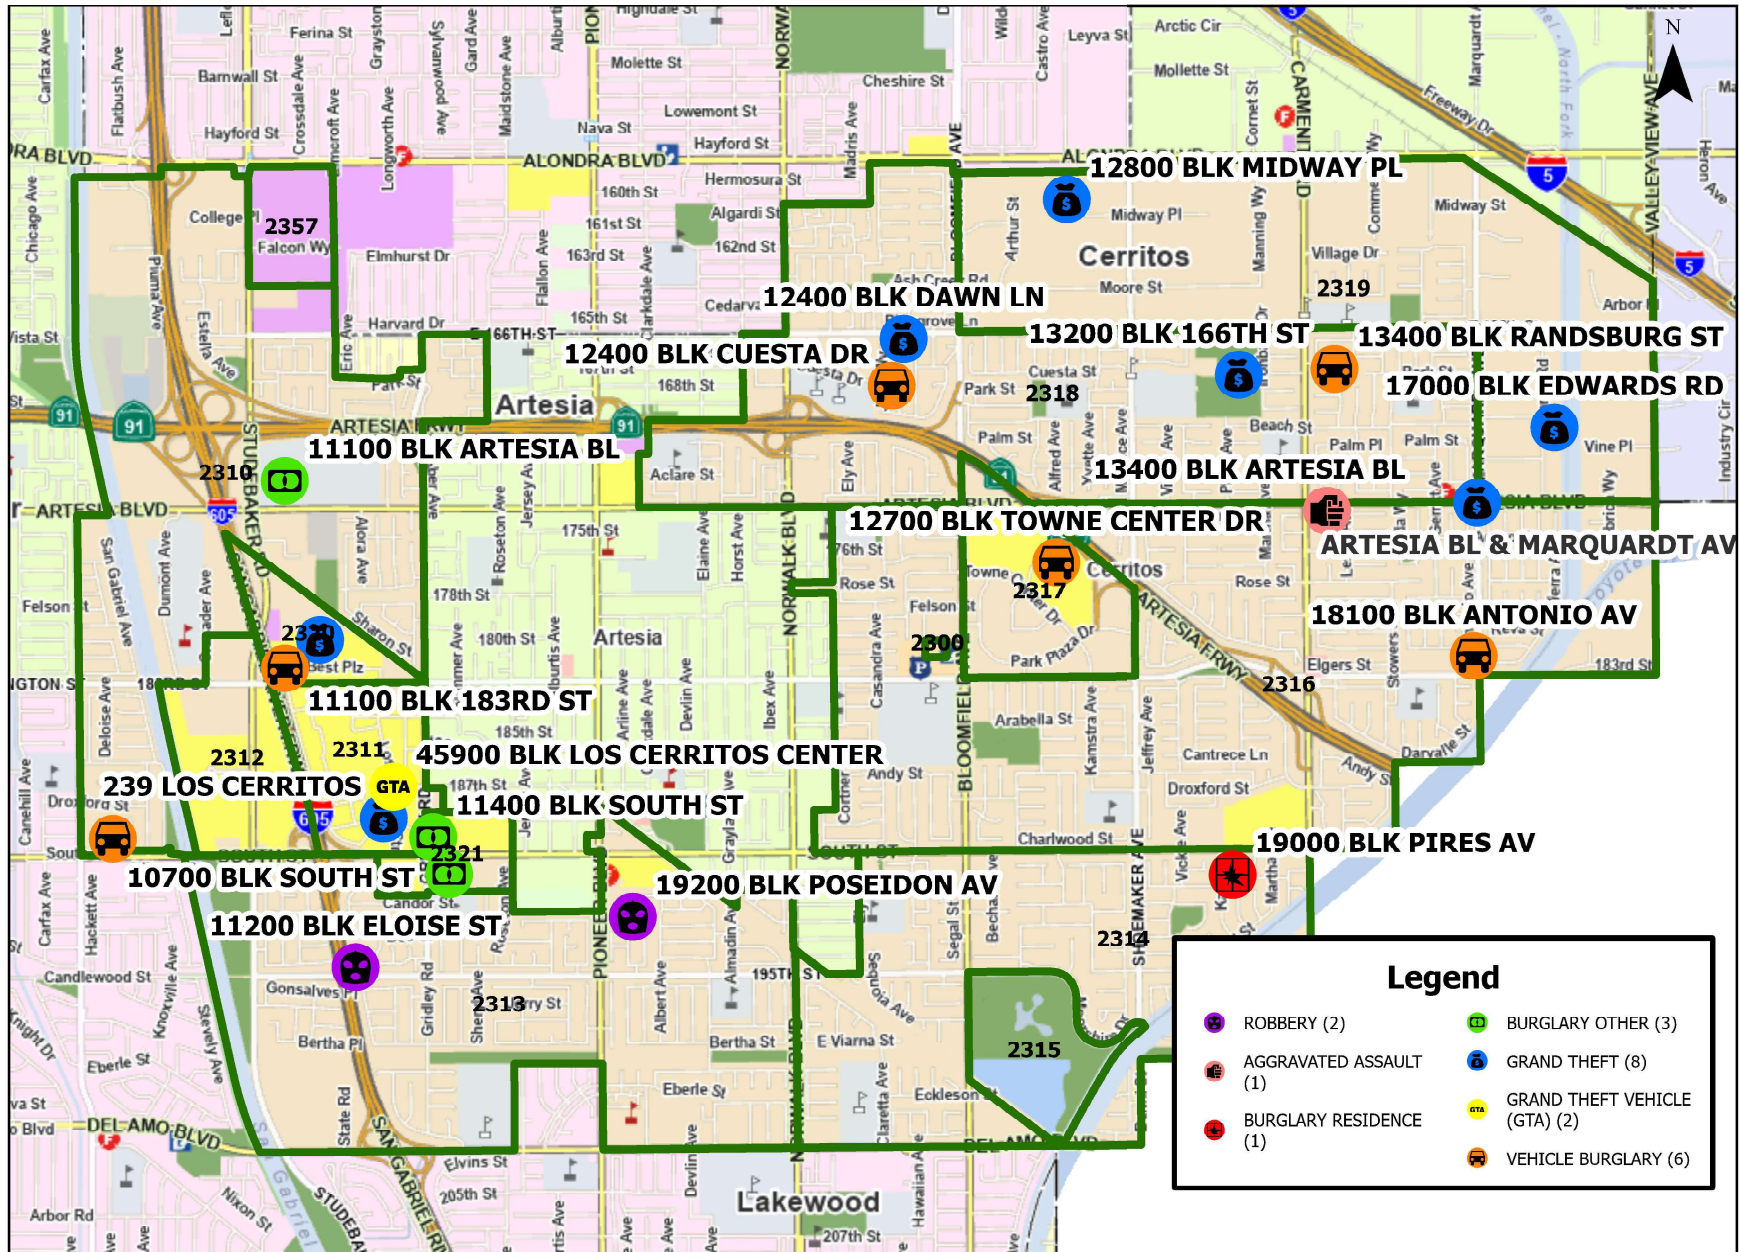

CERRITOS SHERIFF'S STATION WEEKLY PART 1 CRIMES 03/30/26-04/05/26

CREATED BY CAU ON 4/6/2026

DATA SOURCE: LARCIS

MAP DOES NOT INCLUDE LARCENY PETTY THEFT