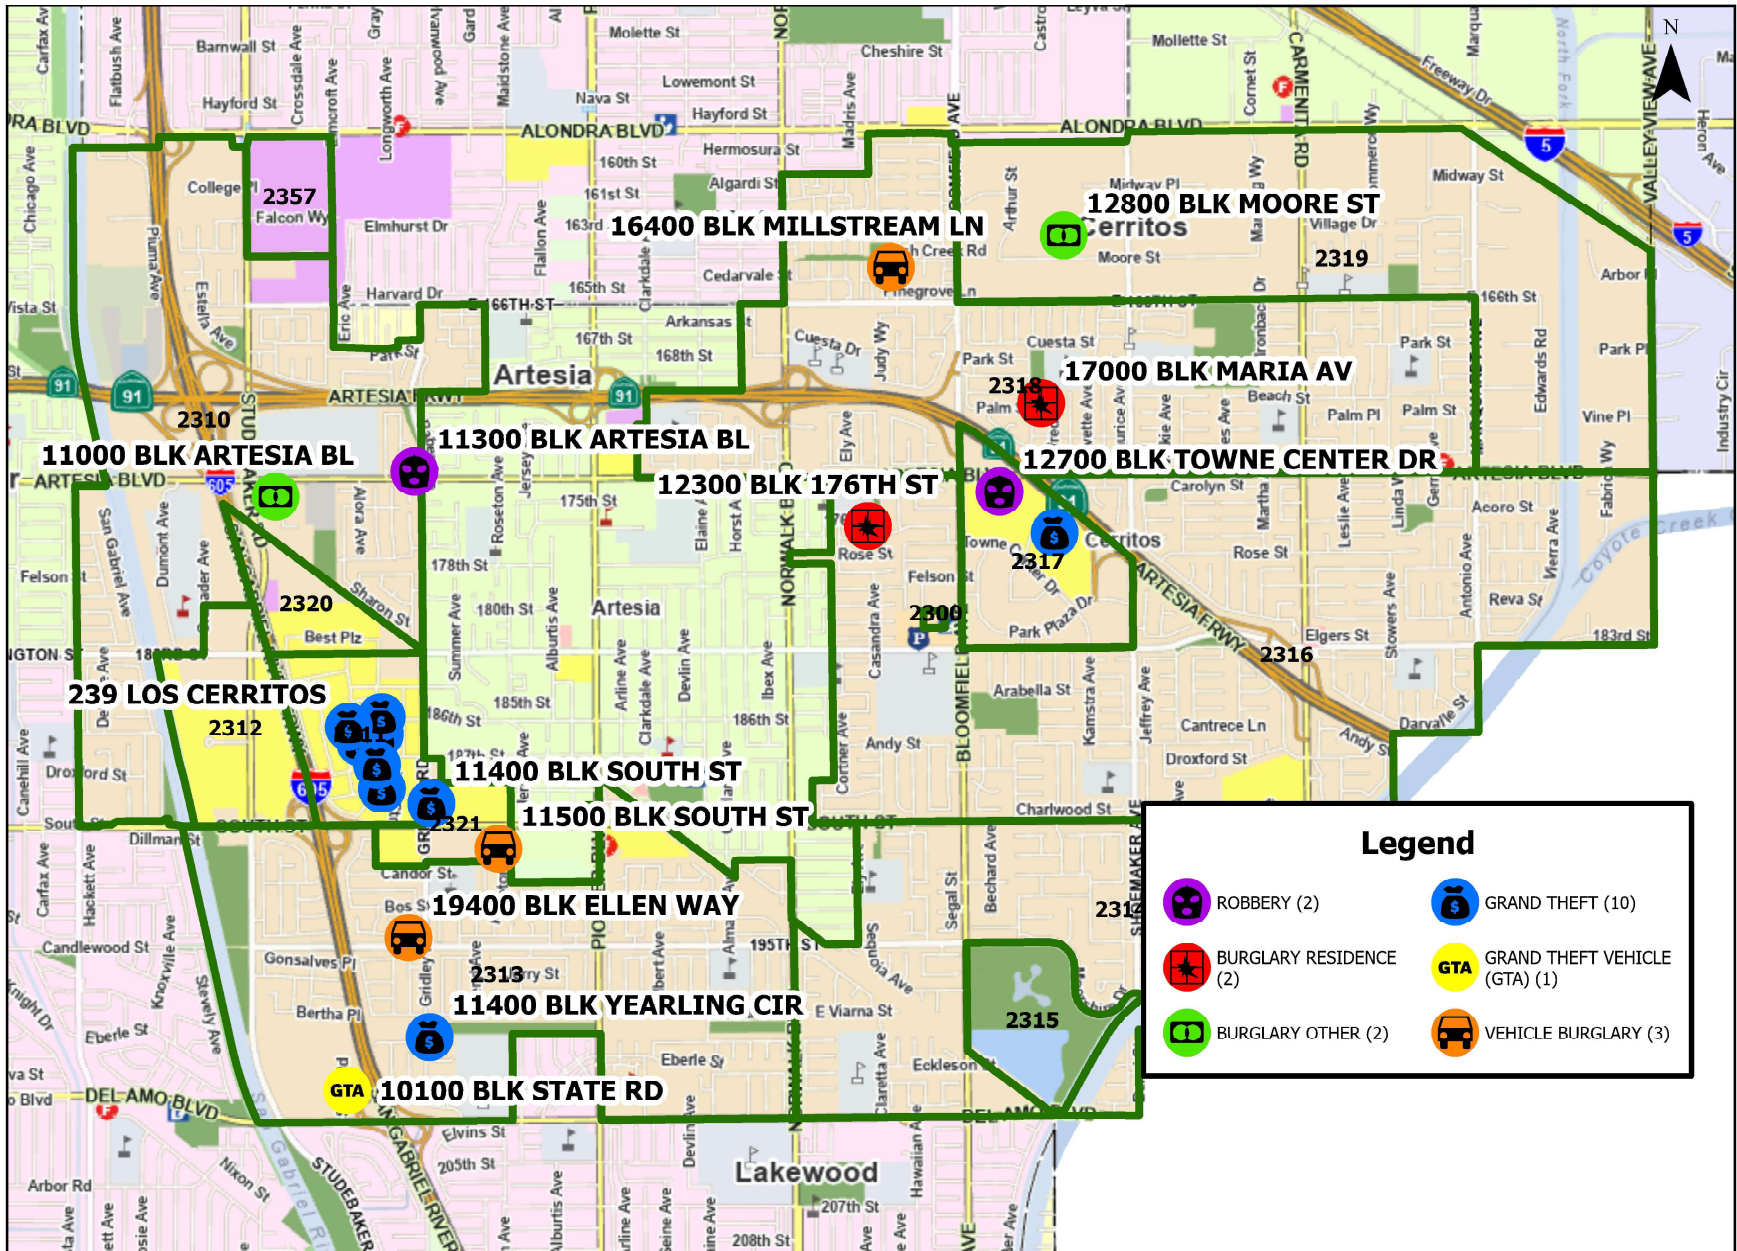

# CERRITOS SHERIFF'S STATION WEEKLY PART 1 CRIMES 04/27/26-05/03/26

CREATED BY CAU ON 5/4/2026

DATA SOURCE: LARCIS

MAP DOES NOT INCLUDE LARCENY PETTY THEFT